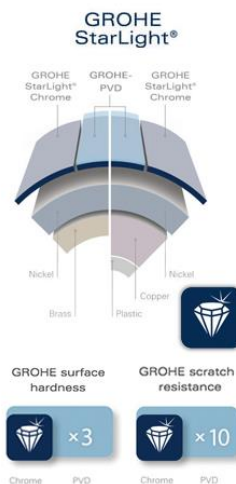

PROJECT		REF		REV	ITEM CODE	
LOCATION		DATE			PAGE	

SANITARY WARE SPECIFICATION SHEET

Item Descriptions	GROHE (Germany) " Silverflex " Relaxaflex 1/2" x 1/2" plastic shower hose with brushed nickel	Illustration/ Drawing
Model	28388ENO	
Material / Finish	Brushed Nickel	
Manufacturer	GROHE Limited	
Brand Origin	Germany	
Supplier	Acme Sanitary Ware Co. Ltd Mr. Eric Wong/ Mr. Don Yuen	
Contact Tel/Fax E-mail Website	(852) 2388-7171 / (852) 2710-8012 acme@acmesanitary.com.hk www.acmesanitary.com.hk	

This Grohe Relaxaflex Plastic Shower Hose takes pride in providing their customers with a quality products that are dependable and pleasing for all of those who use them. These replacement parts and accessories are developed to perform and last the way the they were originally intended to experience it.

Silverflex
Shower hose
1750 mm
1/2" x 1/2"
plastic material with smooth surface
flexible, easy cleaning
kink proofing
Rotation cone for Twistfree function
GROHE StarLight® cool sunrise finish

Key Features & Innovations

28388000 28388DC0 28388DA0 28388A00

Colour options:

- 000 | StarLight Chrome
- GL01 | Cool Sunrise
- DC0 | SuperSteel
- GN01 | Brushed Cool Sunrise
- DA0 | Warm Sunset
- DL01 | Brushed Warm Sunset
- A00 | Hard Graphite
- BE01 | Polished Nickel
- AL01 | Brushed Hard Graphite
- EN01 | Brushed Nickel

Note:

PART OF LIXIL